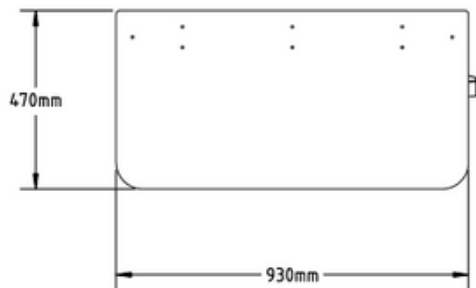

32" KIOSK DRAWING