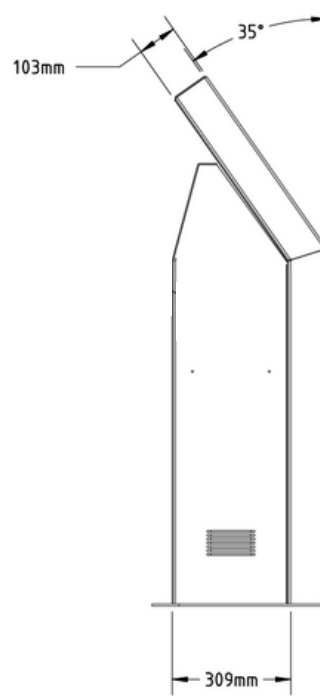

32" KIOSK DRAWING