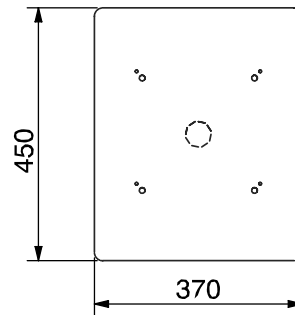

10" KIOSK DRAWING