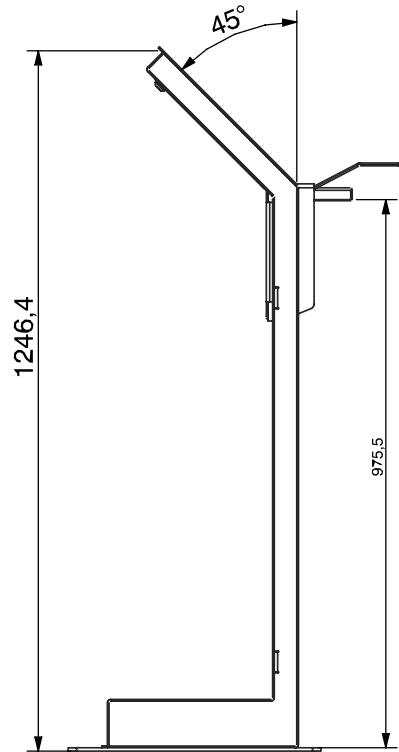

10" KIOSK DRAWING