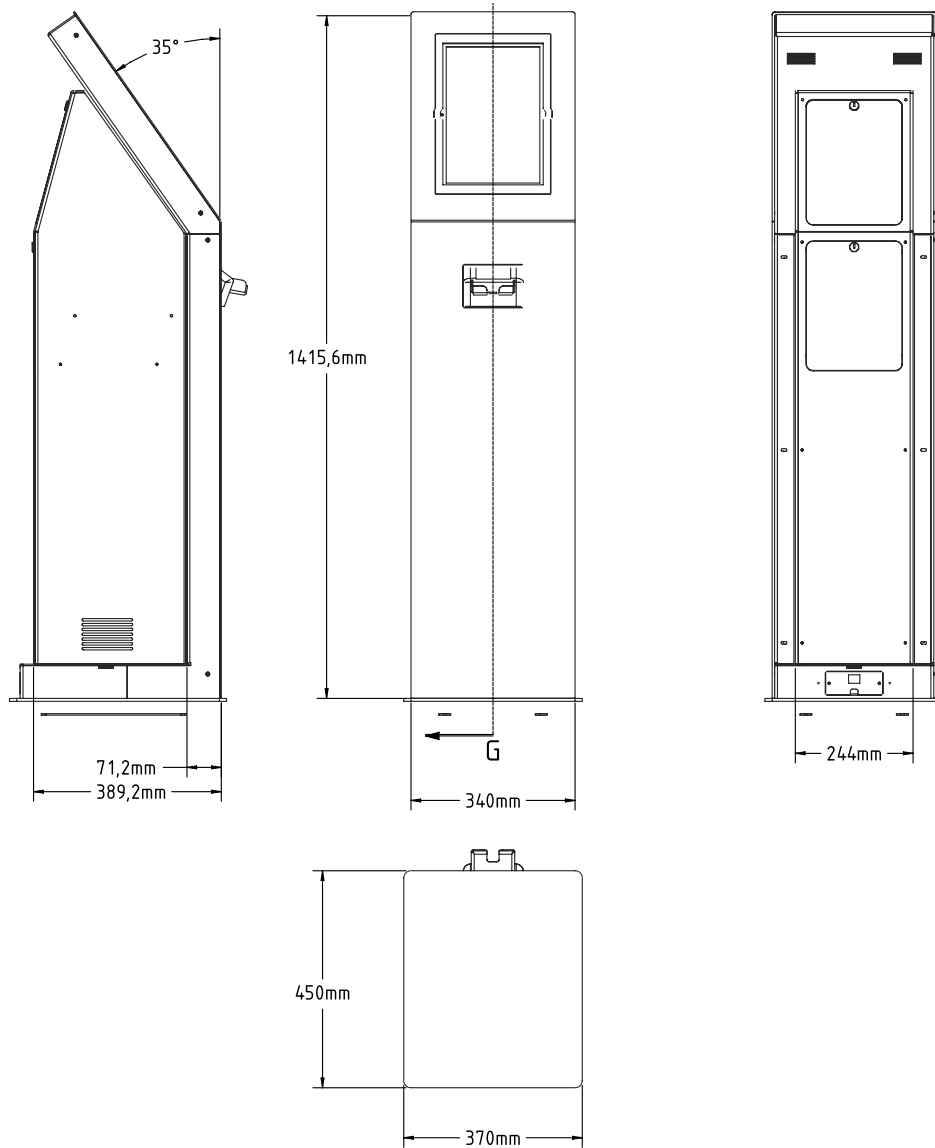

15-17" KIOSK DRAWING