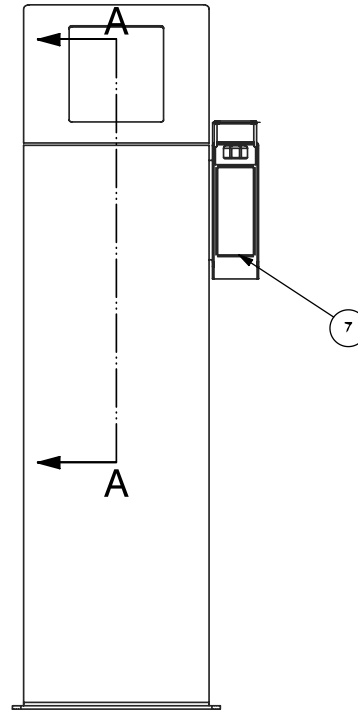

10" KIOSK DRAWING