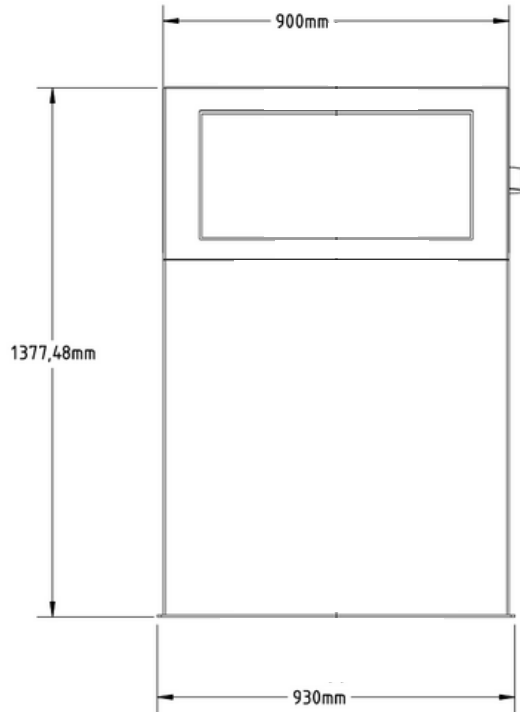

32" KIOSK DRAWING