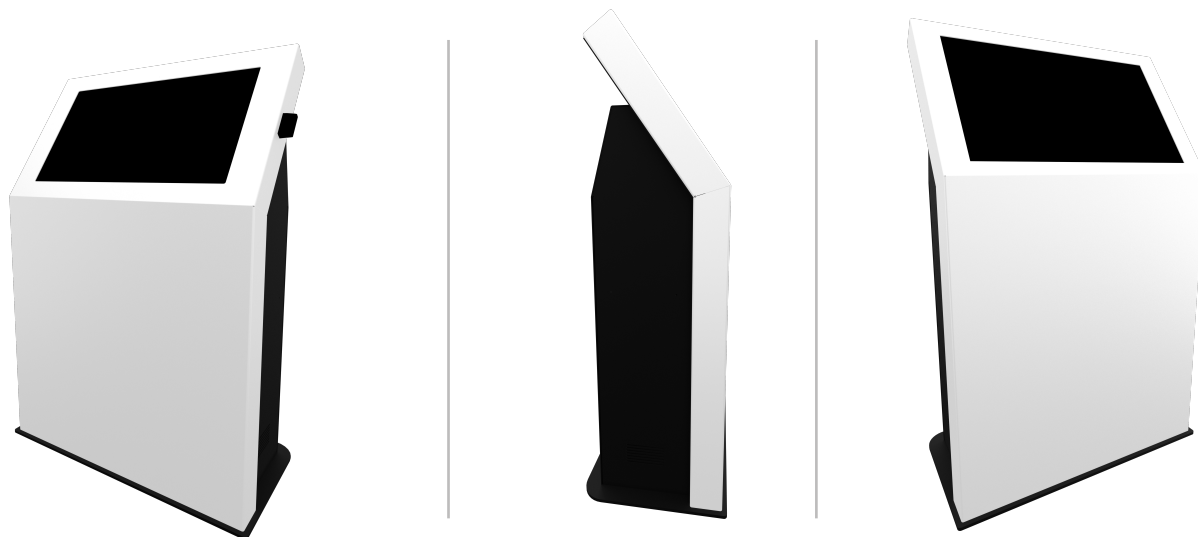

10.5 inch kiosk DID010.001.10

Suitable for ProDVX APPC-10x
Other brands/types on request

Dekker Industrial Design 10.5 inch kiosk portrait

- Professional appearance for public spaces
- Supported Digital reception / roombooking applications
- High-quality coating in Black / White finish
- Options for built-in devices on request
- Easy to install

15 - 17 inch kiosk DID010.002

Suitable for ProDVX APPC-17EL
and for ladea XDS-1588
Other brands/types on request

Dekker Industrial Design 15-17 inch kiosk portrait

- Best-selling model for digital reception applications
- Stylish and slim design with a durable finish
- Installation option for Brother QL-820NWB and Fargo DTC 1250e
- Widely used in receptions, retail, showrooms, etc.

32 inch kiosk landscape DID010.005

Suitable for ProDVX APPC-32EL
Other brands/types on request

Dekker Industrial Design 32 inch kiosk landscape

- Stand out chic design with seamless finish
- 32" touchscreen opening for optimal ease of use
- Installation option for Brother QL-820NWB and Fargo DTC 1250e
- Suitable for mapping application

Technical specification

Screen dimensions	32 inch
Suitable for	ProDVX APPC-32EL
Standard colour	Black (RAL9005) / White (RAL 9010)
Personalisation	Full colour logo print
Built-in option	Brother QL-820NWB and Fargo DTC 1250e * other built-in devices on request