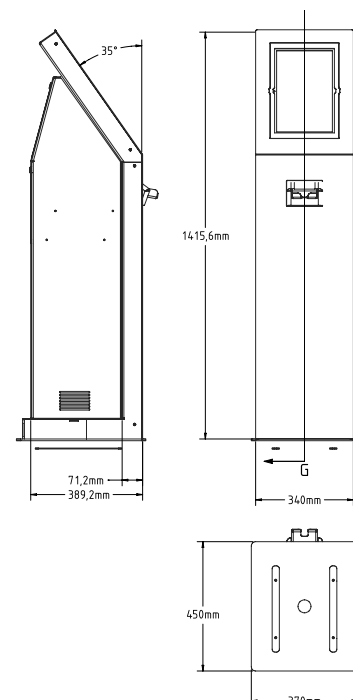

Technical specification

Screen dimensions	10.5 inch
Suitable for	ProDVX APPC-10x
Standard colour	Black (RAL9005) / White (RAL 9010)
Personalisation	Full colour logo print
Built-in option	Brother QL-820NWB Badge printer

15 - 17 inch kiosk DID010.002

Suitable for ProDVX APPC-17EL
and for ladea XDS-1588
Other brands/types on request

Dekker Industrial Design 15-17 inch kiosk portrait

- Best-selling model for digital reception applications
- Stylish and slim design with a durable finish
- Installation option for Brother QL-820NWB and Fargo DTC 1250e
- Widely used in receptions, retail, showrooms, etc.

Technical specification

Screen dimensions	15 - 17 inch
Suitable for	ProDVX APPC-17EL and ladea XDS-1588
Standard colour	Black (RAL9005) / White (RAL 9010)
Personalisation	Full colour logo print
Built-in option	Brother QL-820NWB and argo DTC 1250e * other built-in devices on request