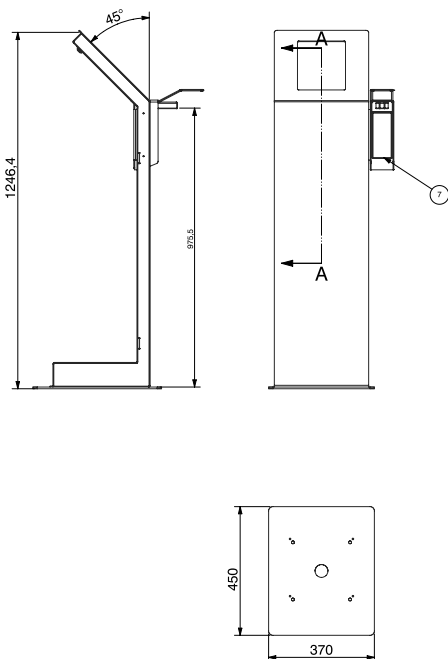

32 inch kiosk
landscape

Applications

Dimensions

Height [mm]	1250	1430	1430	1380
Weidth [mm]	370	370	370	930
Dept [mm]	450	450	450	470
Weight [kg]	40	60	80	110

Suitable for

Screen size [inch]	10,5"	15 - 17"	15 - 17"	32"
Touch function	Yes	Yes	Yes	Yes
Power over internet	Yes	No	No	No
Compatible with	ProDVX APPC-10X	APPC-17EL XDS-1588	APPC-17EL XDS-1588	ProDVX APPC-32EL

10.5 inch kiosk DID010.001.10

Suitable for ProDVX APPC-10x
Other brands/types on request

Dekker Industrial Design 10.5 inch kiosk portrait

- Professional appearance for public spaces
- Supported Digital reception / roombooking applications
- High-quality coating in Black / White finish
- Options for built-in devices on request
- Easy to install

Technical specification

Screen dimensions	10.5 inch
Suitable for	ProDVX APPC-10x
Standard colour	Black (RAL9005) / White (RAL 9010)
Personalisation	Full colour logo print
Built-in option	Brother QL-820NWB Badge printer

Technical specification

Screen dimensions	15 - 17 inch
Suitable for	ProDVX APPC-17EL and ladea XDS-1588
Standard colour	Black (RAL9005) / White (RAL 9010)
Personalisation	Full colour logo print
Built-in option	Brother QL-820NWB and argo DTC 1250e * other built-in devices on request