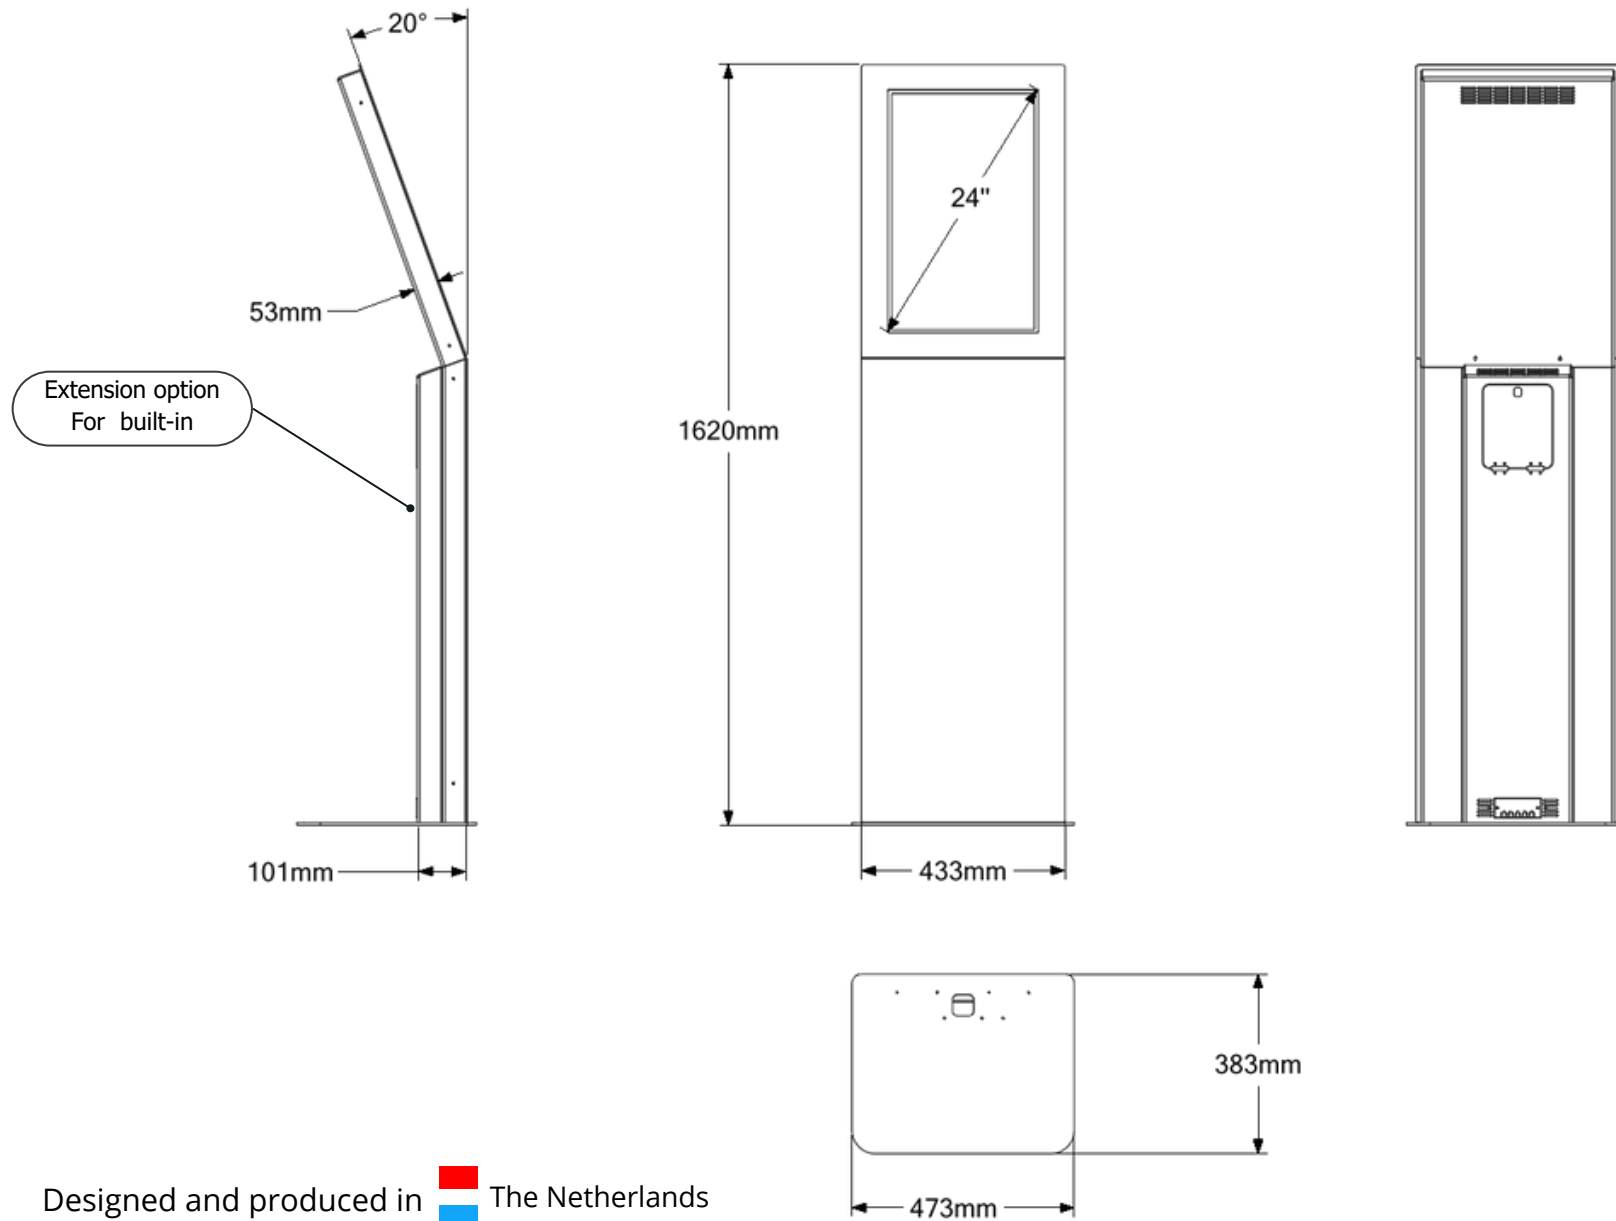

# 24" KIOSK DATASHEET

- The top-selling kiosk for digital reception and payment solutions.
- Modern and streamlined design with a durable finish.
- All-in-one solution for digital reception, payment devices and ordering services.
- Customized solutions with the availability of built-in equipment on request.
- Quick and easy plug-and-play installation for user convenience.

## General Specifications

Height (H)	1620 mm
Width (W)	473 mm
Depth (D)	383 mm
Coating	mattblack 9005 / highgloss white RAL 9010
Coating options	Other RAL colours on request
Suitable for	22 - 24 inch touchscreen
Mounting	Floorplate

# 24" KIOSK DRAWING

Designed and produced in  The Netherlands