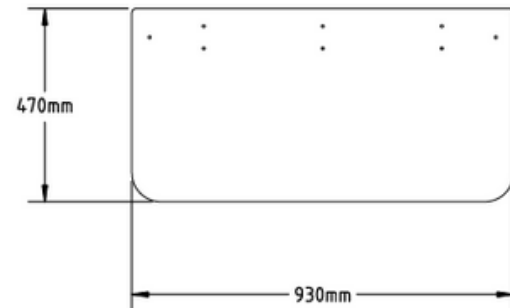

32" KIOSK DRAWING

Designed and produced in The Netherlands