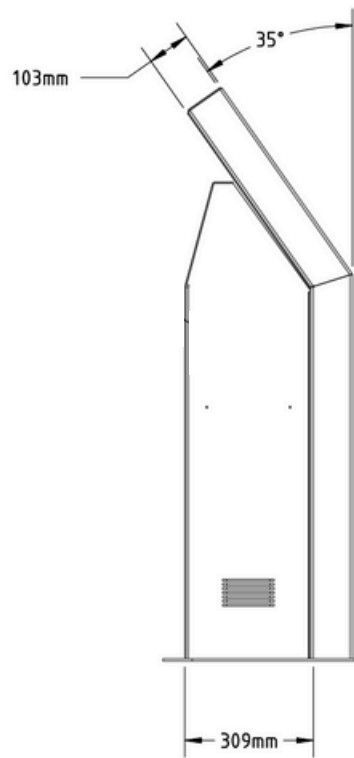

CONFIGURATION

Screen size	32-inch (touch)screen
Front colour (standard)	high gloss white RAL 9010
Back colour (standard)	structure matt black 9005
Colours options	other RAL colours on request
Built-in options	NFC, badge printer, etc.
Other options	Full colour logo print, plug-and-play

[Product Site](#)

Designed and Produced in  The Netherlands

32" KIOSK DATASHEET

- 32" touchscreen for optimal ease of use
- Best-selling model for mapping applications
- Stand-out chic design with a seamless finish
- High-quality materials
- Professional appearance for public space
- Options for built-in devices on request
- Plug-and-play installation

General specifications

Height (H)	1370 mm / 53.9 inch
Width (W)	930 mm / 36.6 inch
Depth (D)	470 mm / 18.5 inch
Colour housing	matt black RAL 9005 / high gloss white RAL 9010
Colour options	Other RAL colours on request
Suitable for	32-inch (touch)screen (on request)
Mounting	Freestanding / Floor / Screws

32" KIOSK DRAWING

Designed and produced in  The Netherlands