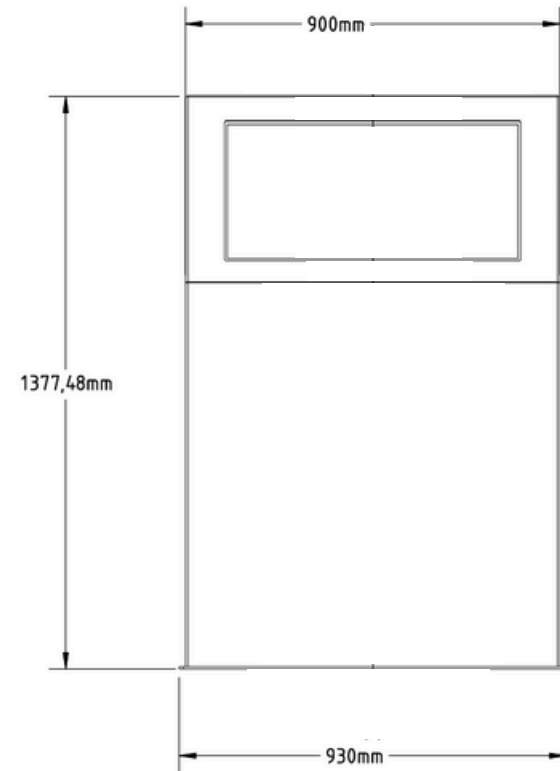

CONFIGURATION

Screen size	32-inch (touch)screen
Front colour (standard)	high gloss white RAL 9010
Back colour (standard)	structure matt black 9005
Colours options	other RAL colours on request
Built-in options	NFC, badge printer, etc.
Other options	Full colour logo print, plug-and-play

[Product Site](#)

Designed and Produced in  The Netherlands

32" KIOSK DATASHEET

- 32" touchscreen for optimal ease of use
- Best-selling model for mapping applications
- Stand-out chic design with a seamless finish
- High-quality materials
- Professional appearance for public space
- Options for built-in devices on request
- Plug-and-play installation

General specifications

Height (H)	1370 mm / 53.9 inch
Width (W)	930 mm / 36.6 inch
Depth (D)	470 mm / 18.5 inch
Colour housing	matt black RAL 9005 / high gloss white RAL 9010
Colour options	Other RAL colours on request
Suitable for	32-inch (touch)screen (on request)
Mounting	Freestanding / Floor / Screws

32" KIOSK DRAWING

Designed and produced in  The Netherlands