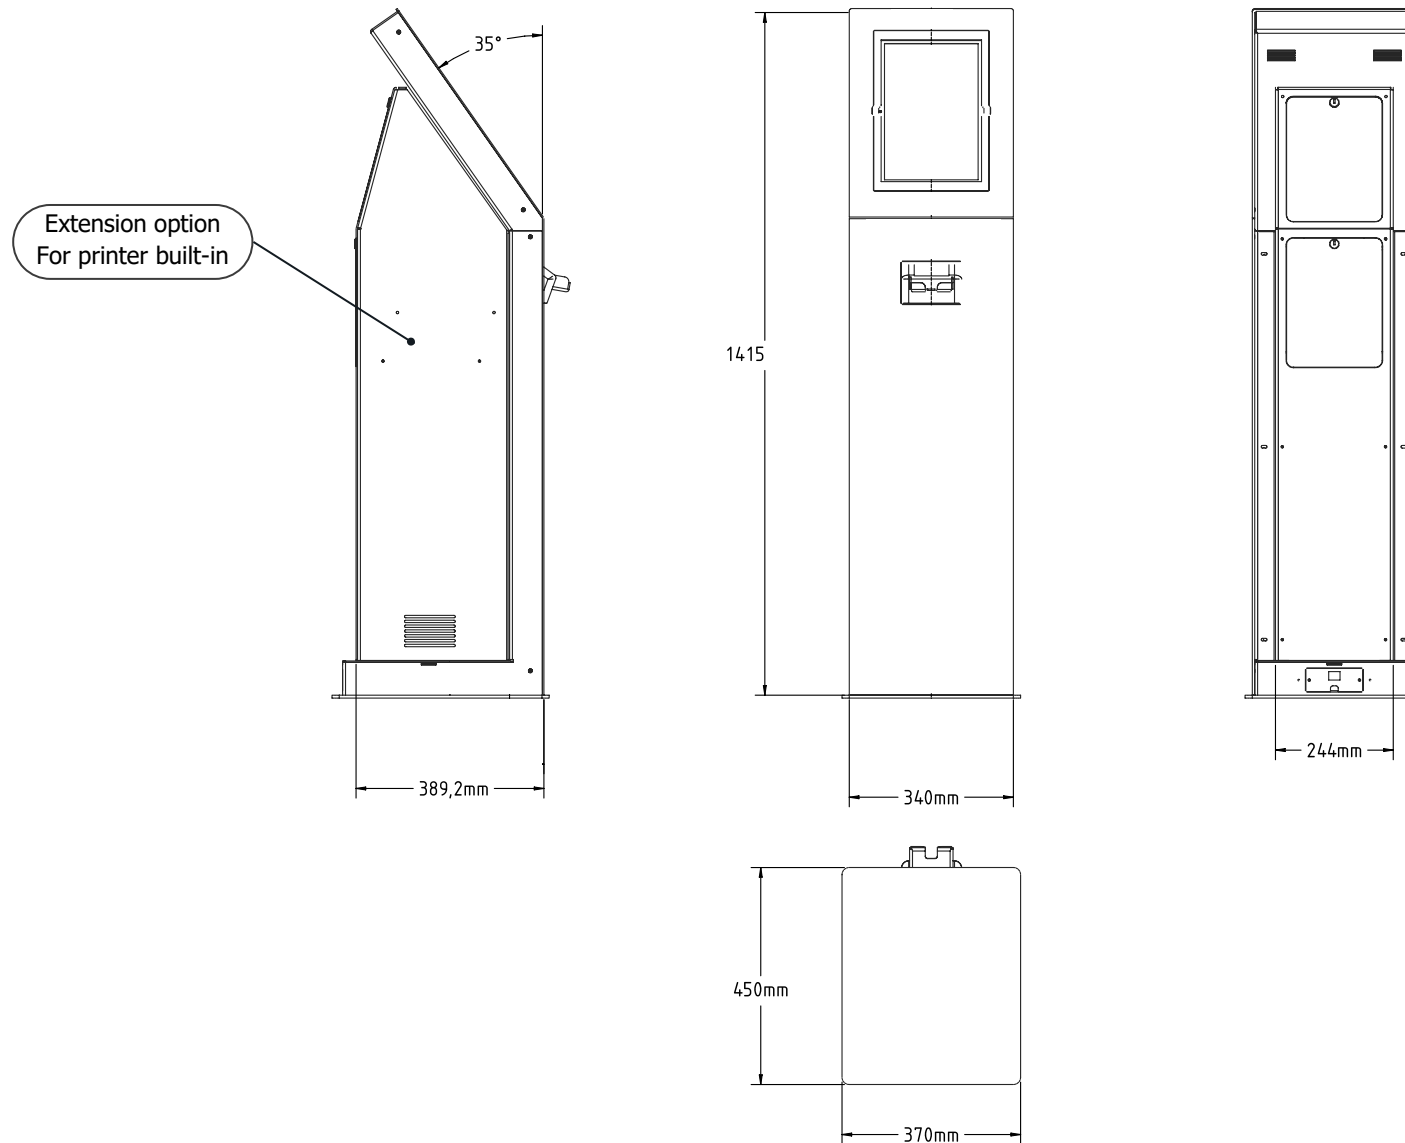

15 - 17" KIOSK DRAWING

Designed and produced in  The Netherlands